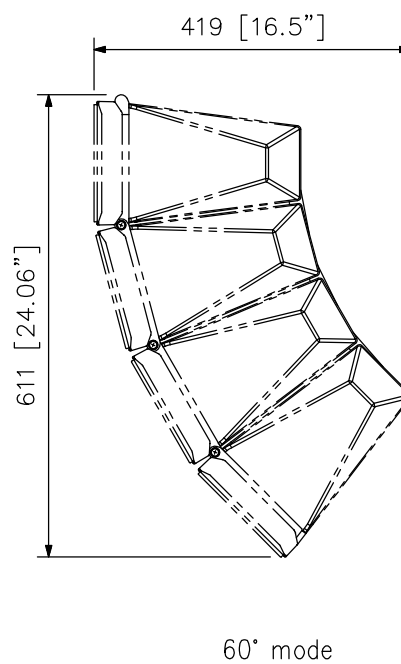

## DESCRIPTION

By using three HY-60DB-WP brackets, the directivity angle mode of the HX-7B-WP can be changed to 60° mode. It is also possible to change the directivity angle mode to 15° mode, 30° mode, or 45° mode. This bracket is designed for outdoor use.

## SPECIFICATIONS

Finish	Stainless steel, black, semi-gloss, paint
Weight	70 g (0.15 lb)

Note: Every speaker module must be aimed horizontally or down to keep the weather resistant capability.

## APPEARANCE

Mounting example (scale: 1/10)

Example for directivity angle modes (scale: 1/10)

UNIT: mm SCALE: 1/2