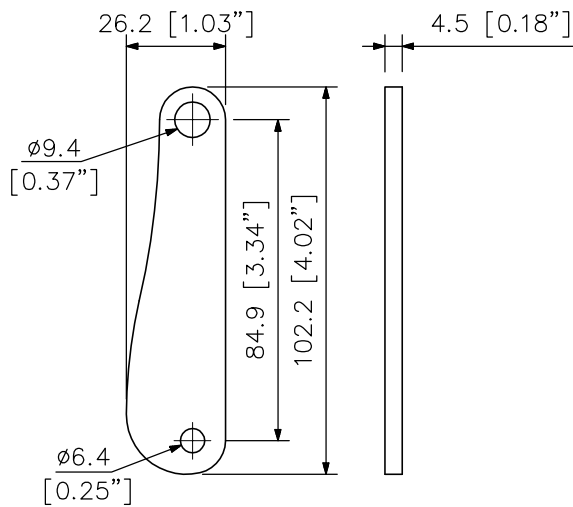

## DESCRIPTION

By using three HY-60DB-WP brackets, the directivity angle mode of the HX-7B-WP can be changed to 60° mode. It is also possible to change the directivity angle mode to 15° mode, 30° mode, or 45° mode. This bracket is designed for outdoor use.

## SPECIFICATIONS

Finish	Stainless steel, black, semi-gloss, paint
Weight	70 g (0.15 lb)

Note: Every speaker module must be aimed horizontally or down to keep the weather resistant capability.

## APPEARANCE

Mounting example (scale: 1/10)

Example for directivity angle modes (scale: 1/10)

UNIT: mm SCALE: 1/2