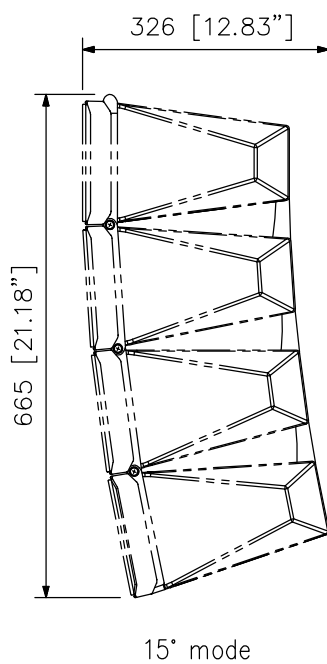

## DESCRIPTION

By using three HY-60DB-WP brackets, the directivity angle mode of the HX-7B-WP can be changed to 60° mode. It is also possible to change the directivity angle mode to 15° mode, 30° mode, or 45° mode. This bracket is designed for outdoor use.

## SPECIFICATIONS

Finish	Stainless steel, black, semi-gloss, paint
Weight	70 g (0.15 lb)

Note: Every speaker module must be aimed horizontally or down to keep the weather resistant capability.

## APPEARANCE

Mounting example (scale: 1/10)

Example for directivity angle modes (scale: 1/10)

UNIT: mm SCALE: 1/2