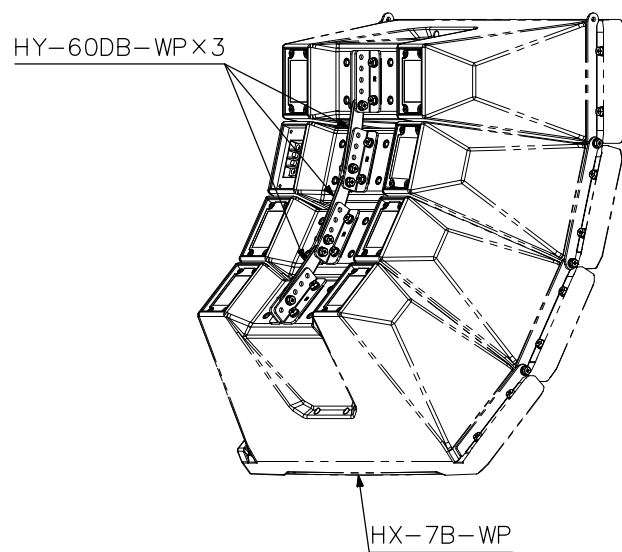

## DESCRIPTION

By using three HY-60DB-WP brackets, the directivity angle mode of the HX-7B-WP can be changed to 60° mode. It is also possible to change the directivity angle mode to 15° mode, 30° mode, or 45° mode. This bracket is designed for outdoor use.

## SPECIFICATIONS

Finish	Stainless steel, black, semi-gloss, paint
Weight	70 g (0.15 lb)

Note: Every speaker module must be aimed horizontally or down to keep the weather resistant capability.

## APPEARANCE

Mounting example (scale: 1/10)

Example for directivity angle modes (scale: 1/10)

UNIT: mm SCALE: 1/2